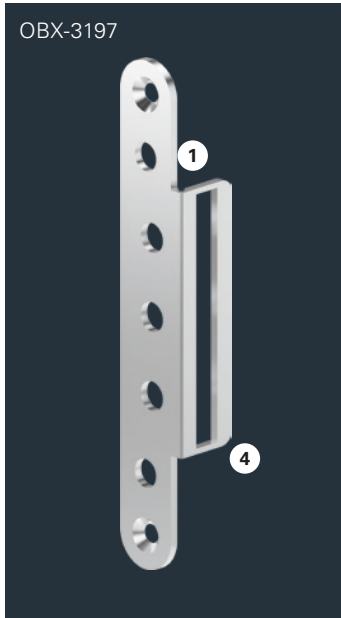

Cover bracket OBX-3196	Material	Bracket Edge	Art. no.
OBX-3196.ER	ER	Rectangular - Rectangular	5030061182

Cover bracket OBX-3197	Material	Bracket Edge	Art. no.
OBX-3197.ER	ER	Rectangular - Round	5030061183

① with rectangular bracket

② with round bracket

③ and rectangular edge

④ and round edge

ECO

### OBX cover brackets for frame boxes

OBX-3198

Dimensional drawing

Cover bracket OBX-3198	Material	Bracket Edge	Art. no.
OBX-3198.ER	ER	Round - Round	5030061184

OBX-3199

Dimensional drawing

Cover bracket OBX-3199	Material	Bracket Edge	Art. no.
OBX-3199.ER	ER	Round - Rectangular	5030061185