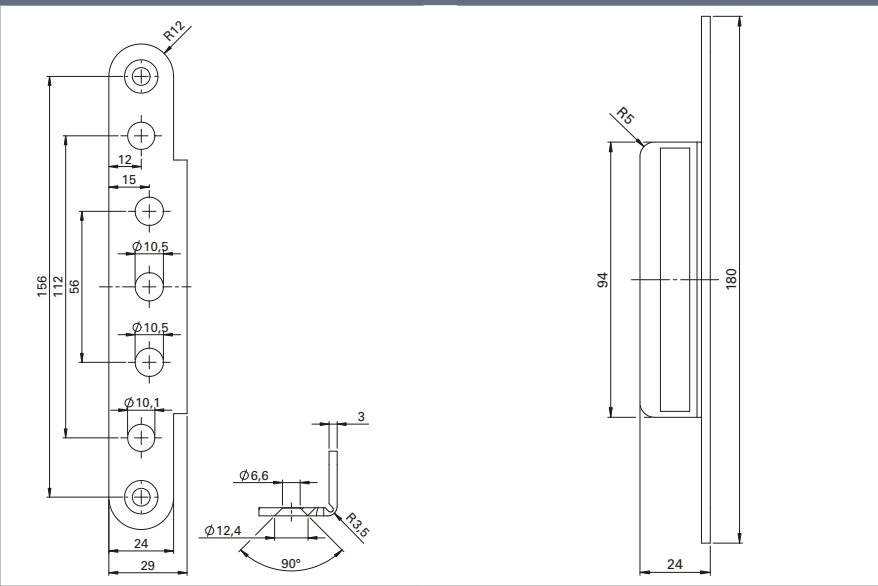

Cover bracket OBX-3196	Material	Bracket Edge	Art. no.
OBX-3196.ER	ER	Rectangular - Rectangular	5030061182

Cover bracket OBX-3197	Material	Bracket Edge	Art. no.
OBX-3197.ER	ER	Rectangular - Round	5030061183

① with rectangular bracket

② with round bracket

③ and rectangular edge

④ and round edge

ECO

### OBX cover brackets for frame boxes

OBX-3198

Dimensional drawing

Cover bracket OBX-3198	Material	Bracket Edge	Art. no.
OBX-3198.ER	ER	Round - Round	5030061184

OBX-3199

Dimensional drawing

Cover bracket OBX-3199	Material	Bracket Edge	Art. no.
OBX-3199.ER	ER	Round - Rectangular	5030061185

1 with rectangular bracket

3 and rectangular edge

2 with round bracket

4 and round edge

**ECO Schulte GmbH & Co. KG**

Iserlohner Landstraße 89

D-58706 Menden

Telephone +49 2373 9276 - 0