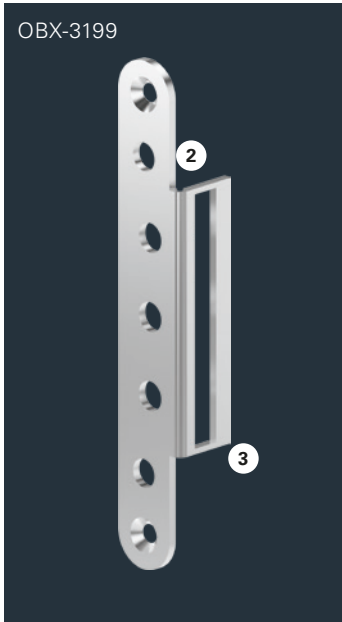

Cover bracket OBX-3196	Material	Bracket Edge	Art. no.
OBX-3196.ER	ER	Rectangular - Rectangular	5030061182

Cover bracket OBX-3197	Material	Bracket Edge	Art. no.
OBX-3197.ER	ER	Rectangular - Round	5030061183

① with rectangular bracket

② with round bracket

③ and rectangular edge

④ and round edge

ECO

### OBX cover brackets for frame boxes

OBX-3198

Dimensional drawing

Cover bracket OBX-3198	Material	Bracket Edge	Art. no.
OBX-3198.ER	ER	Round - Round	5030061184

OBX-3199

Dimensional drawing

Cover bracket OBX-3199	Material	Bracket Edge	Art. no.
OBX-3199.ER	ER	Round - Rectangular	5030061185

1 with rectangular bracket

3 and rectangular edge

2 with round bracket

4 and round edge

**ECO Schulte GmbH & Co. KG**

Iserlohner Landstraße 89

D-58706 Menden

Telephone +49 2373 9276 - 0