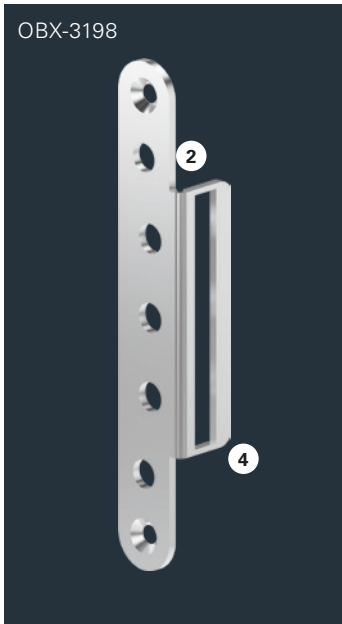

Cover bracket OBX-3196	Material	Bracket Edge	Art. no.
OBX-3196.ER	ER	Rectangular - Rectangular	5030061182

Cover bracket OBX-3197	Material	Bracket Edge	Art. no.
OBX-3197.ER	ER	Rectangular - Round	5030061183

① with rectangular bracket

② with round bracket

③ and rectangular edge

④ and round edge

ECO

### OBX cover brackets for frame boxes

OBX-3198

Dimensional drawing

Cover bracket OBX-3198	Material	Bracket Edge	Art. no.
OBX-3198.ER	ER	Round - Round	5030061184

OBX-3199

Dimensional drawing

Cover bracket OBX-3199	Material	Bracket Edge	Art. no.
OBX-3199.ER	ER	Round - Rectangular	5030061185