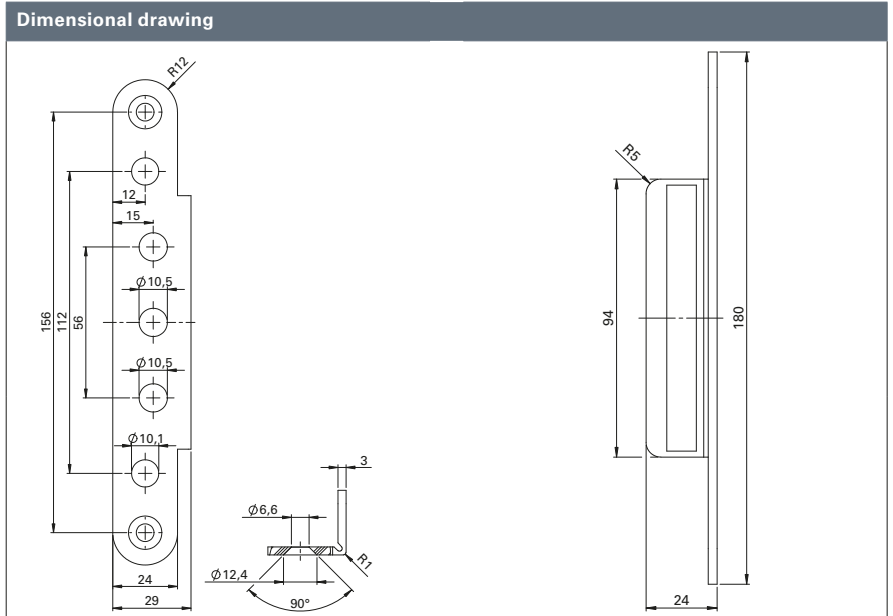

Cover bracket OBX-3196	Material	Bracket Edge	Art. no.
OBX-3196.ER	ER	Rectangular - Rectangular	5030061182

Cover bracket OBX-3197	Material	Bracket Edge	Art. no.
OBX-3197.ER	ER	Rectangular - Round	5030061183

① with rectangular bracket

② with round bracket

③ and rectangular edge

④ and round edge

ECO

### OBX cover brackets for frame boxes

OBX-3198

Dimensional drawing

Cover bracket OBX-3198	Material	Bracket Edge	Art. no.
OBX-3198.ER	ER	Round - Round	5030061184

OBX-3199

Dimensional drawing

Cover bracket OBX-3199	Material	Bracket Edge	Art. no.
OBX-3199.ER	ER	Round - Rectangular	5030061185