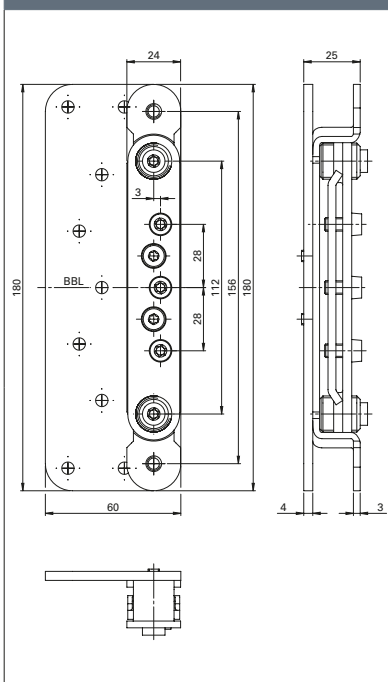

**OBX-3105-3D**

**Description**
**ECO frame box OBX-3105-3D**

- For object hinges OBX in the sizes 114.3, 120 and 160 mm
- For masking frames with rebated and flush doors
- Freely adjustable in three dimensions:
  - +/- 3 mm side
  - +/- 3 mm height
  - +/- 3 mm pressure
- Finish: Steel zinc-plated

OBX-3105-3D Masking frame	Material	Art. no.
OBX-3105-3D	Steel zinc-plated	5030061179

Please order the necessary cover bracket or cover plate directly!

**Benefits of frame boxes**

- Optimum setting options thanks to stable adjustment spindles.
- Screw attachment with hex lobular socket and stain coating.
- Reinforced pressure plate for high-strength clamping effect.
- Continuously adjustable in three dimensions.
- This simplifies the exact alignment of the door.

**Dimensional drawing**

**Milling pattern with cover plate**

**Milling pattern with cover bracket**

**ECO Schulte GmbH & Co. KG**

Iserlohner Landstraße 89

D-58706 Menden

Telephone +49 2373 9276 - 0

Telefax +49 2373 9276 - 40