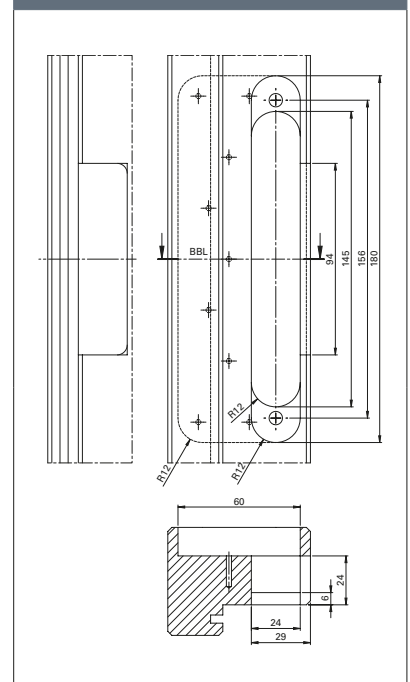

**OBX-3105-3D**

**Description**
**ECO frame box OBX-3105-3D**

- For object hinges OBX in the sizes 114.3, 120 and 160 mm
- For masking frames with rebated and flush doors
- Freely adjustable in three dimensions:
  - +/- 3 mm side
  - +/- 3 mm height
  - +/- 3 mm pressure
- Finish: Steel zinc-plated

OBX-3105-3D Masking frame	Material	Art. no.
OBX-3105-3D	Steel zinc-plated	5030061179

Please order the necessary cover bracket or cover plate directly!

**Benefits of frame boxes**

- Optimum setting options thanks to stable adjustment spindles.
- Screw attachment with hex lobular socket and stain coating.
- Reinforced pressure plate for high-strength clamping effect.
- Continuously adjustable in three dimensions.
- This simplifies the exact alignment of the door.

**Dimensional drawing**

**Milling pattern with cover plate**

**Milling pattern with cover bracket**

**ECO Schulte GmbH & Co. KG**

Iserlohner Landstraße 89

D-58706 Menden

Telephone +49 2373 9276 - 0

Telefax +49 2373 9276 - 40