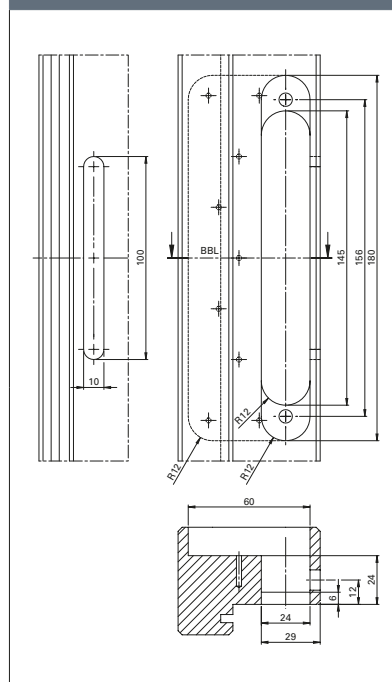

**OBX-3105-3D**

**Description**
**ECO frame box OBX-3105-3D**

- For object hinges OBX in the sizes 114.3, 120 and 160 mm
- For masking frames with rebated and flush doors
- Freely adjustable in three dimensions:
  - +/- 3 mm side
  - +/- 3 mm height
  - +/- 3 mm pressure
- Finish: Steel zinc-plated

OBX-3105-3D Masking frame	Material	Art. no.
OBX-3105-3D	Steel zinc-plated	5030061179

Please order the necessary cover bracket or cover plate directly!

**Benefits of frame boxes**

- Optimum setting options thanks to stable adjustment spindles.
- Screw attachment with hex lobular socket and stain coating.
- Reinforced pressure plate for high-strength clamping effect.
- Continuously adjustable in three dimensions.
- This simplifies the exact alignment of the door.

**Dimensional drawing**

**Milling pattern with cover plate**

**Milling pattern with cover bracket**

**ECO Schulte GmbH & Co. KG**

Iserlohner Landstraße 89

D-58706 Menden

Telephone +49 2373 9276 - 0

Telefax +49 2373 9276 - 40