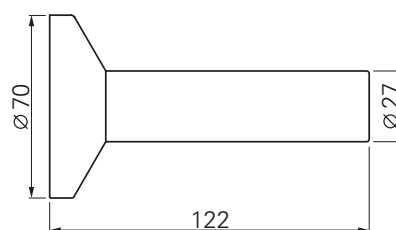

Spare toilet roll holder	Model	Art. no.
White RAL 9010	KU	5030008845
Dark grey RAL 7030/7038	KU	5030008867