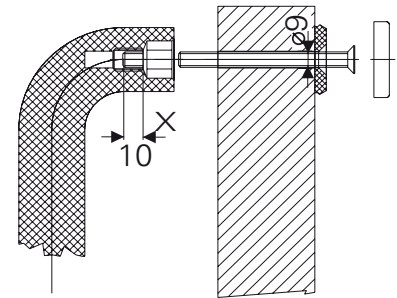

Push-pull handle fixing system

- For nylon push-pull handles
- Following door thicknesses available:
  - 5–20 mm
  - 20–40 mm
  - 40–60 mm
  - 60–80 mm