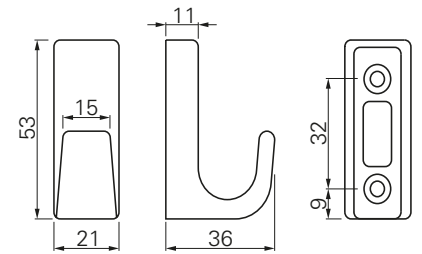

Coat hook made of nylon	Model	Art. no.
White RAL 9010	KU	5030010121
Dark grey RAL 7030/7038	KU	5030010171