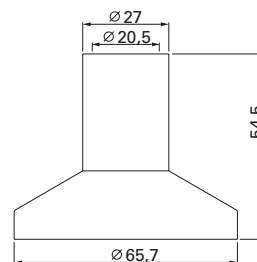

Push-pull handle fixing system

- For nylon push-pull handles
- Following door thicknesses available:
 - 5–20 mm
 - 20–40 mm
 - 40–60 mm
 - 60–80 mm

Push-pull handle fixing system	Model	Art. no.
White RAL 9010	KU	5030006166
Dark grey RAL 7030/7038	KU	5030006160

**Partition foot Ø 27 with screw**

- Ø 27 mm
- Height: 54.5 mm
- Non-visible screw attachment
- Further colours available on request

White* Dark grey*
RAL 9010 RAL 7030/7038

Partition foot Ø 27 with screw	Model	Art. no.
White RAL 9010	KU	5030026511
Dark grey RAL 7030/7038	KU	5030017559

Partition foot Ø 27 without screw	Model	Art. no.
White RAL 9010	KU	5030026515
Dark grey RAL 7030/7038	KU	5030026519

**Partition foot Ø 47 with screw**

- Ø 47 mm
- Height: 49 mm
- Non-visible screw attachment
- Further colours available on request