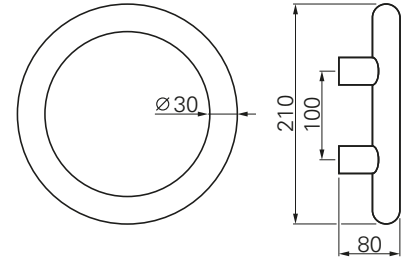

Pair of knobs with cover and screws	Model	Art. no.
White RAL 9010	KU	5030009870
Dark grey RAL 7030/7038	KU	5030009873

Push-pull handle round with stop bumper

- With stop bumper
- Handle diameter: 30 mm
- Hole spacing: 100 mm