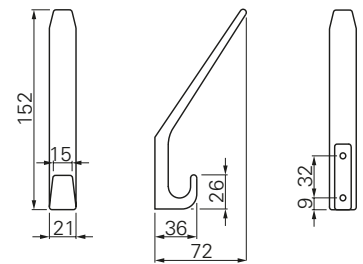

Hat and coat hook	Model	Art. no.
White RAL 9010	KU	5030010065
Dark grey RAL 7030/7038	KU	5030010076