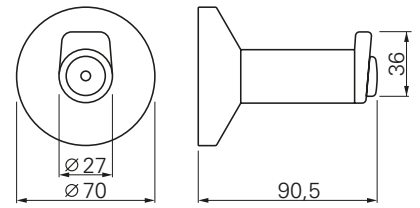

Hook bumper

- With stop protection
- Can be used as a coat hook
- With integrated wall-door bumper
- Non-visible screw attachment

White*
RAL 9010

Dark grey*
RAL 7030/7038

■ Further colours available on request

Hook bumper	Model	Art. no.
White RAL 9010	KU	5030010042
Dark grey RAL 7030/7038	KU	5030010051