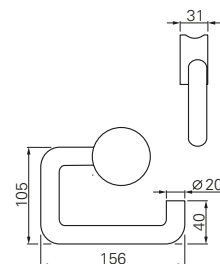

Toilet roll holder	Model	Art. no.
White RAL 9010	KU	5030008894
Dark grey RAL 7030/7038	KU	5030008909