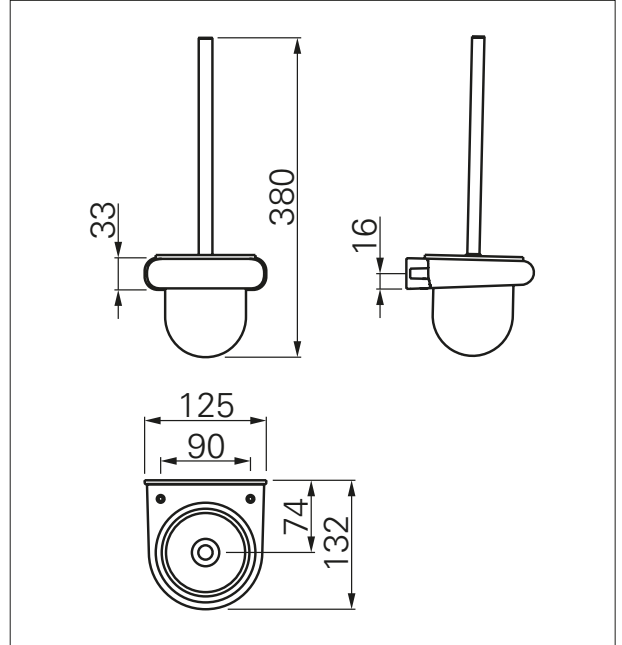

Product description

WC brush set

- Container made of nylon
- Wall mounting
- Bracket made of nylon
- Container can be removed
- Concealed screw attachment

White*
RAL 9010

Dark grey*
RAL 7030/7038

	Material	Art. no.
WC brush set	White RAL 9010	5030010090
WC brush set	Dark grey RAL 7030/7038	5030010104