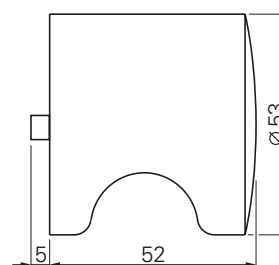

Knob with stop protection	Model	Art. no.
White RAL 9010	KU	5030009912
Dark grey RAL 7030/7038	KU	5030009923

Knob with cover	Model	Art. no.
White RAL 9010	KU	5030009806
Dark grey RAL 7030/7038	KU	5030009854

Pair of knobs with cover and screws	Model	Art. no.
White RAL 9010	KU	5030009870
Dark grey RAL 7030/7038	KU	5030009873