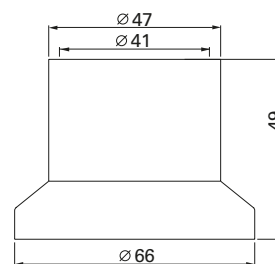

Partition foot Ø 47 with screw	Model	Art. no.
White RAL 9010	KU	5030026502
Dark grey RAL 7030/7038	KU	5030026507

Partition foot Ø 47 without screw	Model	Art. no.
White RAL 9010	KU	5030026462
Dark grey RAL 7030/7038	KU	5030026492