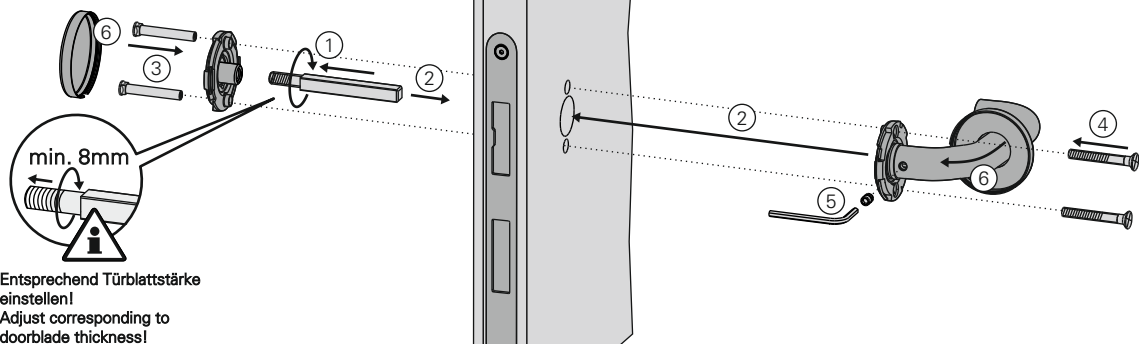

5 Standflügel-Garnitur lever-lever set for inactive door leafs